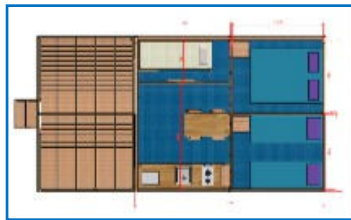

Wooden terrace of 10 m², covered with a canvas awning becomes an extension of the living room. It has storage and a second fridge.

- 1 bedroom with double bed 140 cm,
- 1 bedroom with 2 single beds 80 cm that can be pushed against each other ,
- 1 bedroom which look like an alcove with 1 single bed 80 cm

Accommodation with electricity and hot/cold running water to the kitchen sink. A sanitary block is close by with toilets, showers and washing basins.

Television included.