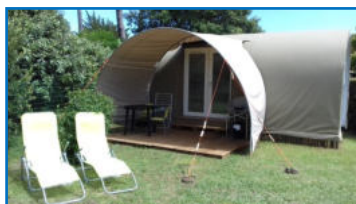

ATYPICAL RENTALS RATES 2024 Tourist tax non included (0.66 € per night and per person older than 18)	20/04 au 10/05 14/09 au 01/10		11/05 au 28/06 31/08 au 13/09		29/06 au 05/07 24/08 au 30/08		06/07 au 23/08
	WEEK	NIGHT minimum 2	WEEK	NIGHT minimum 2	WEEK	WEEK	
« COCO SWEET »							
COCO SWEET 1 bedroom, 2 persons	190 €	47 €	240 €	55 €	340 €		440 €
COCO SWEET 2 bedrooms, 4 persons	215 €	51 €	265 €	58 €	365 €		465 €