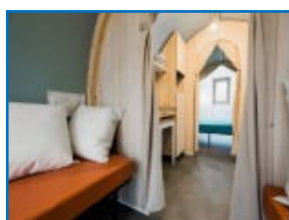

COCO SWEET 2

2 bedrooms, 4 persons, 16 m²

The kitchen and the living area with storage and shelves are connected to the terrace by a transparent door.

The sleeping area has 2 bedrooms that are also part of the sitting room. Bedroom 1 is equipped with a double bed 140/190 and storage.

Bedroom 2 can be used as a sitting room if occupied by 2 people. The 2 sofas can be converted into 2 single beds if occupied by 4 people.

The covered terrace enlarges your living space.