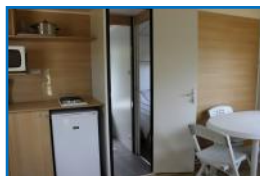

Rapidhome TITHOME

Pets allowed

Rapidhome TITHOME

2 bedrooms, 4 persons, 21 m²

Isolated, lockable sleeping area with central electric heating :

- 1 bedroom with a double bed 140 cm and storage, blackout curtains, electrical heating
- 1 bedroom with 2 single beds 80 cm , electrical heating

Living room and kitchen area on the wooden terrace

+ wooden terrace outside

ATYPICAL RENTALS RATES 2022 Tourist tax non included (0.66 € per night and per person older than 18)	23/04 au 13/05 17/09 au 01/10		14/05 au 01/07 27/08 au 16/09		02/07 au 08/07 20/08 au 26/08		09/07 au 19/08	
	WEEK	NIGHT minimum 2	WEEK	NIGHT minimum 2	WEEK	WEEK	WEEK	WEEK
« TITHOME »								
Rapidhome TITHOME, 2 bedrooms, 4 persons	225 €	53 €	275 €	60 €	385 €			495 €

CHALET Bois Océane

Dog less than 10 kg allowed