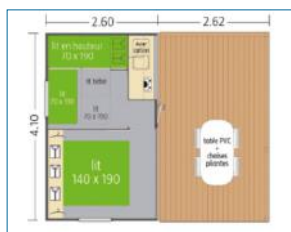

Rapidhome TITHOME

Pets allowed

Rapidhome TITHOME

2 bedrooms, 4 persons, 21 m²

Isolated, lockable sleeping area with central electric heating :

- 1 bedroom with a double bed 140 cm and storage, blackout curtains, electrical heating
- 1 bedroom with 2 single beds 80 cm , electrical heating

Living room and kitchen area on the wooden terrace

+ wooden terrace outside

ATYPICAL RENTALS RATES 2022 Tourist tax non included (0.66 € per night and per person older than 18)	23/04 au 13/05 17/09 au 01/10		14/05 au 01/07 27/08 au 16/09		02/07 au 08/07 20/08 au 26/08		09/07 au 19/08	
	WEEK	NIGHT minimum 2	WEEK	NIGHT minimum 2	WEEK	WEEK	WEEK	WEEK
« TITHOME »								
Rapidhome TITHOME, 2 bedrooms, 4 persons	225 €	53 €	275 €	60 €	385 €			495 €

CHALET Bois Océane

Dog less than 10 kg allowed