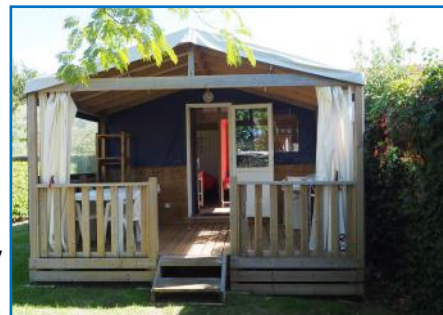

ATYPICAL RENTALS RATES 2023 Tourist tax non included (0.66 € per night and per person older than 18)	22/04 au 12/05 16/09 au 01/10		13/05 au 30/06 26/08 au 15/09		01/07 au 07/07 19/08 au 25/08		08/07 au 18/08	
	WEEK	NIGHT minimum 2	WEEK	NIGHT minimum 2	WEEK	WEEK	WEEK	WEEK
« CHALET »								
CHALET Bois Océane, 3 bedrooms, 5 persons	285 €	61 €	335 €	68 €	445 €			555 €

ADDITIONAL SERVICES RATES 2023 All periods

CLEANING PACKAGE End cleaning, done by our team	SPECIAL CLEANING Obligatory for an animal present in a rental	HOTEL FORMULA Bed made at arrival + Set of towels	LINEN HIRE
50 €	4 € per day 25 € per stay	15 € per person	5 € set of 2 bath towels 7 € bed linen single bed 12 € bed linen double bed

Plus de photos sur notre site internet www.camping-puitsdelature.com