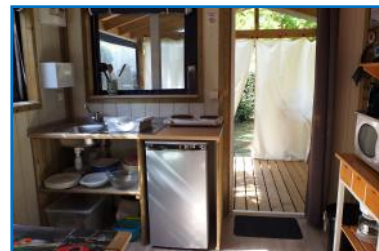

ATYPICALS

Our range of atypical rentals are a compromise between tent and mobil-home without sanitary. A sanitary block with toilets, sinks, showers and washing basins is close by. Rooms are equipped with blankets or duvets, pillows, disposable bed sheets and pillow cases. **Please don't forget to bring you bed linen, bath towels and table linen.** We propose additional services for linen hire. Kitchen has traditional equipment : fridge, gas or electric hob, microwaves, electric coffee pot, kettle, toaster and crockery. Also, table and chairs. Terrace with garden furniture, parasol and sun loungers. Parking for one car.

CHALET Bois Océane

Dog less than 10 kg allowed

CHALET Bois Océane

3 bedrooms, 5 persons, 22 m²

This wooden chalet typical of the seaside is situated on a spacious and quiet pitch.

Wooden terrace of 10 m², covered with a canvas awning becomes an extension of the living room. It has storage and a second fridge.