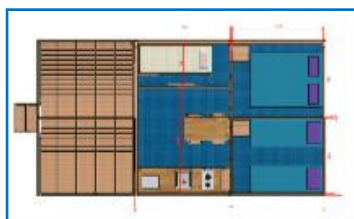

CHALET Bois Océane

3 bedrooms, 5 persons, 22 m²

This wooden chalet typical of the seaside is situated on a spacious and quiet pitch.

Wooden terrace of 10 m², covered with a canvas awning becomes an extension of the living room. It has storage and a second fridge.

- 1 bedroom with double bed 140 cm,
- 1 bedroom with 2 single beds 80 cm that can be pushed against each other ,
- 1 bedroom which look like an alcove with 1 single bed 80 cm

Accommodation with electricity and hot/cold running water to the kitchen sink. A sanitary block is close by with toilets, showers and washing basins.

Television included.