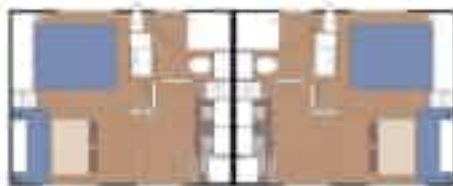

MOBILE-HOMES

Each mobile-home is situated on a spacious pitch with the possibility to park one car. Rooms are equipped with duvets, pillows, drawsheet for mattresses and pillows. **Please don't forget to bring your bed linen, bath towels and table linen.** We propose additional services for linen. Kitchen is fully equipped with fridge, gas or electric hobs, microwave, electric coffee pot, kettle, toaster, and crockery. The living room has a table and chairs, sofa, television and central electric heater. Terrace with garden furniture, parasol and sun loungers.

Paying WIFI connection (1 € per day per device) in every mobile-home : tickets can be bought at the reception.

ADDITIONAL SERVICES RATES 2025 All periods

CLEANING PACKAGE End cleaning, done by our team	PETS	HOTEL FORMULA Bed made + Set of towels	LINEN
50 € / 80 € According with MH	4 € per day	15 € per person	5 € set of 2 bath towels 7 € bed linen single bed 12 € bed linen double bed

Range « COMFORT » Dog allowed (less than 10 kg in O'Hara Studio)

O'Hara STUDIO

Complete inside renovation in 2022

1 bedroom, 2 persons, 15 m²

- 1 bedroom with double bed 140/190 and storage
- 1 bathroom with shower, sink, toilet and storage
- 1 living room with full equipped kitchen
- 1 terrace 8 m² (covered in 2022, not yet on the pictures)

Complete inside renovation in 2021

O'Hara O'PHEA Standard

2 bedrooms, 4 persons, 30 m²

- 1 bedroom double bed 140/190 + storage + 1 baby cot possible
- 1 bedroom with 2 beds 80/190 and storage
- 1 bathroom with shower, sink and storage
- 1 separated toilet
- 1 living room with full equipped kitchen
- 1 standard covered wooden terrace 11 m²

O'Hara O'PHEA Intégré

Complete inside renovation in 2020

2 bedrooms, 4 persons, 26 m²