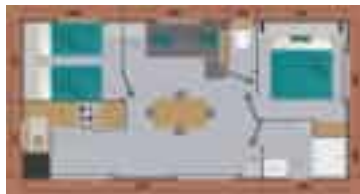

(Novelty 2021) Louisiane GRAND LARGE

2 bedrooms, 4 persons, 30 m²

- 1 bedroom with double bed 140/190, storage and wardrobe
- 1 bedroom with 2 beds 80/190, storage and wardrobe
- 1 bathroom with large shower 100 x 80 cm, sink and storage
- 1 separated toilet
- 1 living room with full equipped kitchen
- 1 half-covered wooden terrace 15 m² + solarium