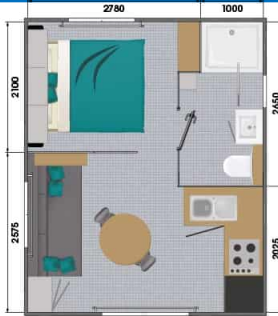

### O'Hara O'PHEA Standard

**2 bedrooms, 4 persons, 30 m<sup>2</sup>**

- 1 bedroom double bed 140/190 + storage + 1 baby cot possible
- 1 bedroom with 2 beds 80/190 and storage
- 1 bathroom with shower, sink and storage
- 1 separated toilet
- 1 living room with full equipped kitchen
- 1 standard covered wooden terrace 11 m<sup>2</sup>

#### 1 bedroom, 2 persons, 20 m<sup>2</sup>

- 1 bedroom with double bed 140/190 or 160/190 and storage
- 1 bathroom with shower, sink and storage
- 1 separated toilet
- 1 living room with full equiped kitchen
- 1 half-covered wooden terrace 7 m<sup>2</sup>

#### 1 bedroom, 2 persons, 18 m<sup>2</sup>

- 1 bedroom with double bed 140/190
- 1 bathroom with large shower 100 x 80 cm, sink, storage and 1 toilet
- 1 living room with full equipped kitchen
- 1 half-covered wooden terrace 7+/- 11m<sup>2</sup>

## Louisiane TAOS 2

(Novelty 2020)

**2 bedrooms, 2 bathrooms, 4 persons, 35 m<sup>2</sup>**

- 1 master bedroom with 1 bed 160/200, wardrobe, shower, bowl, suspension toilet
- 1 bedroom with 2 beds 80/190, wardrobe, office space in the corridor
- 1 bathroom with shower, bowl, suspension toilet
- 1 lounge with sofa, swivel chair, storage, TV, table, mirror
- 1 kitchen with 4 burner gas hob, hood, micro-wave grill, double door fridge, bench, cupboard
- 1 terrace 21 m<sup>2</sup>