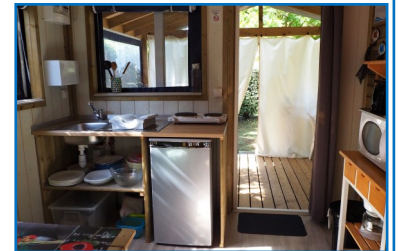

ATYPICAL RENTALS RATES 2025 Tourist tax non included (0.66 € per night and per person older than 18)	19/04 to 16/05 20/09 to 05/10		28/06 to 04/07 23/08 to 05/09		28/06 to 04/07 23/08 to 05/09		05/07 to 22/08	
	WEEK	NIGHT minimum 2	WEEK	NIGHT minimum 2	WEEK	WEEK	WEEK	WEEK
« CHALET »								
CHALET Bois Océane, 3 bedrooms, 5 persons	295 €	62 €	345 €	69 €	455 €			595 €

ADDITIONAL SERVICES RATES 2025 All periods

CLEANING PACKAGE End cleaning, done by our team	PET	HOTEL FORMULA Bed made + Set of towels	LINEN
50 €	4 € per day	15 € per person	5 € set of 2 bath towels 7 € bed linen single bed 12 € bed linen double bed

Plus de photos sur notre site internet www.camping-puitsdelature.com