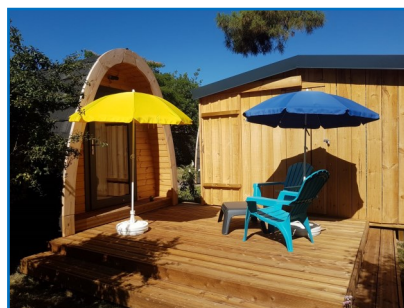

Overnight stay in « POD »

This cosy cocoon is simply but comfortably furnished for an overnight accommodation, for travellers, hikers or cyclists wishing to stay close to nature. Beds are made at your arrival, and we supply towels. The useful area is 7.39 m², or 9.20 m² for Pods « Horizon », extended by a wooden terrace, with table outside. Facilities include electric heating for extra warmth, electric socket, internal lighting and black-out curtains for your privacy. Each pod is situated on a pitch with the possibility to park one car. Sinks, showers and toilets are available in the nearby sanitary block for Pod « Bleu Ecume » and Pod « Sable Blond », while Pods « Horizon » have their own sanitary (shower, sink and WC).

POD "Bleu Ecume"

For 2 or 3 persons

2 beds 80 cm

1 fold-up guest bed (70 cm)

POD "Sable Blond"

For 2 persons

1 double bed 140 cm

1 little kitchen in a tent

POD "Horizon"

For 2 persons

1 double bed 160 cm

1 mini fridge + courtesy tray with 1 kettle

« POD » RATES 2025 Tourist tax non included (0.66 € per night and per person older than 18)	19/04 to 16/05 20/09 to 05/10	17/05 to 27/06 06/09 to 19/09	28/06 to 04/07 23/08 to 05/09	05/07 to 22/08
	POD « Bleu Ecume » 2 beds 90 cm + 1 fold up guest bed 70 cm	45 € / 52 €	50 € / 57 €	55 € / 62 €
POD « Sable Blond » bed 140 cm + little kitchen in a tent	53 €	58 €	63 €	68 €
POD « Horizon » bed 160 cm + sanitary (shower + sink + WC)	65 €	70 €	75 €	80 €

CHALET Bois Océane Pets allowed

CHALET Bois Océane

3 bedrooms, 5 persons, 22 m²

This wooden chalet typical of the seaside is situated on a spacious and quiet pitch.

Wooden terrace of 10 m², covered with a canvas awning becomes an extension of the living room. It has storage and a second fridge.