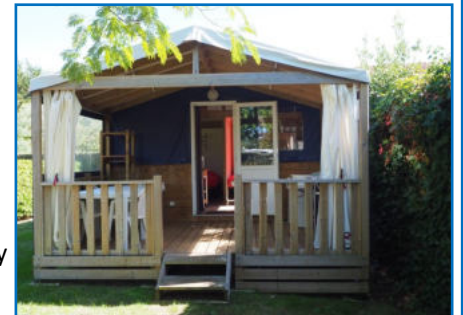

ATYPICAL RENTALS RATES 2022 Tourist tax non included (0.66 € per night and per person older than 18)	23/04 au 13/05 17/09 au 01/10		14/05 au 01/07 27/08 au 16/09		02/07 au 08/07 20/08 au 26/08		09/07 au 19/08	
	WEEK	NIGHT minimum 2	WEEK	NIGHT minimum 2	WEEK	WEEK	WEEK	WEEK
« CHALET »								
CHALET Bois Océane, 3 bedrooms, 5 persons	285 €	61 €	335 €	68 €	445 €			555 €

ADDITIONAL SERVICES RATES 2022 All periods

CLEANING PACKAGE End cleaning, done by our team	SPECIAL CLEANING Obligatory for an animal present in a rental	HOTEL FORMULA Bed made at arrival + Set of towels	LINEN HIRE
50 €	4 € per day 25 € per stay	15 € per person	5 € set of 2 bath towels 7 € bed linen single bed 12 € bed linen double bed

Plus de photos sur notre site internet www.camping-puitsdelature.com