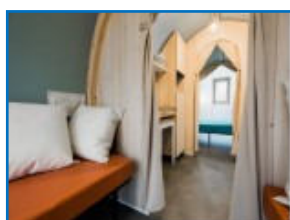

COCO SWEET 2

2 bedrooms, 4 persons, 16 m²

The kitchen and the living area with storage and shelves are connected to the terrace by a transparent door.

The sleeping area has 2 bedrooms that are also part of the sitting room. Bedroom 1 is equipped with a double bed 140/190 and storage.

Bedroom 2 can be used as a sitting room if occupied by 2 people. The 2 sofas can be converted into 2 single beds if occupied by 4 people.

The covered terrace enlarges your living space.