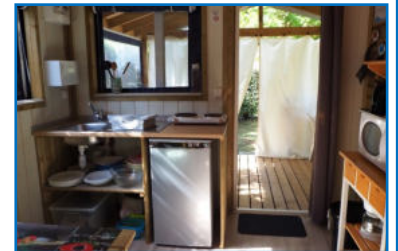

CHALET Bois Océane

Dog less than 10 kg allowed

CHALET Bois Océane

3 bedrooms, 5 persons, 22 m²

This wooden chalet typical of the seaside is situated on a spacious and quiet pitch.

Wooden terrace of 10 m², covered with a canvas awning becomes an extension of the living room. It has storage and a second fridge.