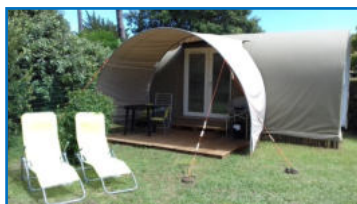

ATYPICAL RENTALS RATES 2022 Tourist tax non included (0.66 € per night and per person older than 18)	23/04 au 13/05 17/09 au 01/10		14/05 au 01/07 27/08 au 16/09		02/07 au 08/07 20/08 au 26/08		09/07 au 19/08	
	WEEK	NIGHT minimum 2	WEEK	NIGHT minimum 2	WEEK	WEEK	WEEK	WEEK
« COCO SWEET »								
COCO SWEET 1 bedroom, 2 persons	190 €	47 €	240 €	55 €	340 €			440 €
COCO SWEET 2 bedrooms, 4 persons	215 €	51 €	265 €	58 €	365 €			465 €