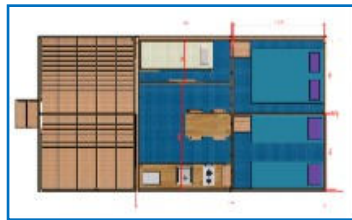

Wooden terrace of 10 m², covered with a canvas awning becomes an extension of the living room. It has storage and a second fridge.

- 1 bedroom with double bed 140 cm,
- 1 bedroom with 2 single beds 80 cm that can be pushed against each other ,
- 1 bedroom which look like an alcove with 1 single bed 80 cm

Accommodation with electricity and hot/cold running water to the kitchen sink. A sanitary block is close by with toilets, showers and washing basins.

Television included.