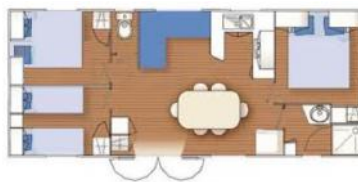

Louisiane BORA (Novelty 2021)

1 bedroom, 2 persons, 18 m²

- 1 bedroom with double bed 140/190
- 1 bathroom with large shower 100 x 80 cm, sink, storage and 1 toilet
- 1 living room with full equipped kitchen
- 1 half-covered wooden terrace 7+/- 11m²
- no dishwasher and large fridge / freezer in the Bora**

(Novelty 2021) Louisiane GRAND LARGE

2 bedrooms, 4 persons, 30 m²

- 1 bedroom with double bed 140/190, storage and wardrobe
- 1 bedroom with 2 beds 80/190, storage and wardrobe
- 1 bathroom with large shower 100 x 80 cm, sink and storage
- 1 separated toilet
- 1 living room with full equipped kitchen
- 1 half-covered wooden terrace 15 m² + solarium

Louisiane FLORES 2

2 bedrooms, 4/5 persons, 30 m²

- 1 bedroom with double bed 140/190, storage and wardrobe
- 1 bedroom with 2 beds 80/190 + 1 hanging bed, storage and wardrobe
- 1 bathroom with shower, sink and storage
- 1 separated toilet
- 1 living room with full equipped kitchen
- 1 covered wooden terrace 11 m²