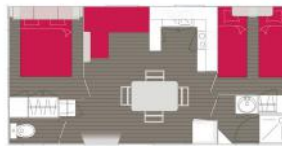

Louisiane FLORES 2

2 bedrooms, 4/5 persons, 30 m²

- 1 bedroom with double bed 140/190, storage and wardrobe
- 1 bedroom with 2 beds 80/190 + 1 hanging bed, storage and wardrobe
- 1 bathroom with shower, sink and storage
- 1 separated toilet
- 1 living room with full equipped kitchen
- 1 covered wooden terrace 11 m²