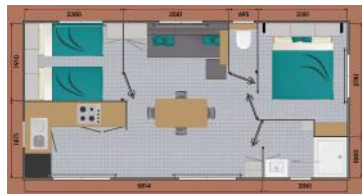

Louisiane BORA (Novelty 2021)

1 bedroom, 2 persons, 18 m²

- 1 bedroom with double bed 140/190
- 1 bathroom with large shower 100 x 80 cm, sink, storage and 1 toilet
- 1 living room with full equipped kitchen
- 1 half-covered wooden terrace 7+/- 11m²
- no dishwasher and large fridge / freezer in the Bora**

(Novelty 2021) Louisiane GRAND LARGE

2 bedrooms, 4 persons, 30 m²

- 1 bedroom with double bed 140/190, storage and wardrobe
- 1 bedroom with 2 beds 80/190, storage and wardrobe
- 1 bathroom with large shower 100 x 80 cm, sink and storage
- 1 separated toilet
- 1 living room with full equipped kitchen
- 1 half-covered wooden terrace 15 m² + solarium