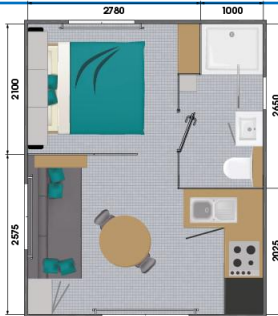

Complete inside renovation in 2021

O'Hara O'PHEA Standard

2 bedrooms, 4 persons, 30 m²

- 1 bedroom double bed 140/190 + storage + 1 baby cot possible
- 1 bedroom with 2 beds 80/190 and storage
- 1 bathroom with shower, sink and storage
- 1 separated toilet
- 1 living room with full equipped kitchen
- 1 standard covered wooden terrace 11 m²

O'Hara O'PHEA Intégré

2 bedrooms, 4 persons, 26 m²

- 1 bedroom with double bed 140/190 and storage
- 1 bedroom with 2 beds 80/190 and storage
- 1 bathroom with shower, sink and storage
- 1 separated toilet
- 1 living room with full equipped kitchen
- 1 integrated half-covered wooden terrace 9 m²

Louisiane BORA (Novelty 2021)

1 bedroom, 2 persons, 18 m²

- 1 bedroom with double bed 140/190
- 1 bathroom with large shower 100 x 80 cm, sink, storage and 1 toilet
- 1 living room with full equipped kitchen
- 1 half-covered wooden terrace 7+/- 11m²
- no dishwasher and large fridge / freezer in the Bora**

Louisiane TAOS 2 (Novelty 2020)

2 bedrooms, 2 bathrooms, 4 persons, 35 m²

- 1 master bedroom with 1 bed 160/200, wardrobe, shower, bowl, suspension toilet
- 1 bedroom with 2 beds 80/190, wardrobe, office space in the corridor
- 1 bathroom with shower, bowl, suspension toilet
- 1 lounge with sofa, swivel chair, storage, table, mirror
- 1 kitchen with 4 burner gas hob, hood, micro-wave grill, double door fridge, bench, cupboard
- 1 terrace 21 m²