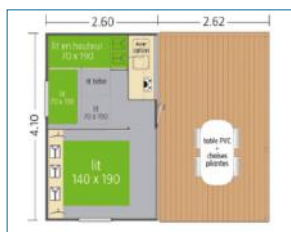

Rapidhome TITHOME

Pets allowed

Rapidhome TITHOME

2 bedrooms, 4 persons, 21 m²

Isolated, lockable sleeping area :

- 1 bedroom with a double bed 140 cm and storage, blackout curtains
- 1 bedroom with 2 single beds 80 cm

Living room and kitchen area on the wooden terrace

+ wooden terrace outside

ATYPICAL RENTALS RATES 2021 Tourist tax non included (0.66 € per night and per person older than 18)	24/04 au 14/05 18/09 au 02/10		15/05 au 02/07 28/08 au 17/09		03/07 au 09/07 21/08 au 27/08		10/07 au 20/08	
	WEEK	NIGHT minimum 2	WEEK	NIGHT minimum 2	WEEK	WEEK	WEEK	WEEK
« TITHOME »								
Rapidhome TITHOME, 2 bedrooms, 4 persons	225 €	53 €	275 €	60 €	385 €			495 €

CHALET Bois Océane

Dog less than 10 kg allowed