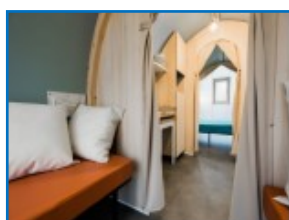

COCO SWEET 2

2 bedrooms, 4 persons, 16 m²

The kitchen and the living area with storage and shelves are connected to the terrace by a transparent door.

The sleeping area has 2 bedrooms that are also part of the sitting room.

Bedroom 1 is equipped with a double bed 140/190 and storage.

Bedroom 2 can be used as a sitting room if occupied by 2 people. The 2 sofas can be converted into 2 single beds if occupied by 4 people.

The covered terrace enlarges your living space.