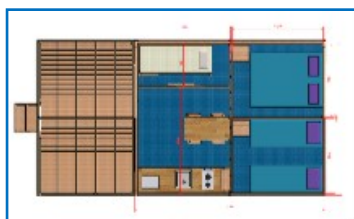

CHALET Bois Océane

Dog less than 10 kg allowed

CHALET Bois Océane

3 bedrooms, 5 persons, 22 m²

This wood chalet typical of the seaside is situated on a woody spacious and quiet pitch.

Wood terrace of 10 m², covered with a canvas awning becomes an extension of the living room. It has storage and a second fridge.

- 1 bedroom with double bed 140 cm,
- 1 bedroom with 2 single beds 80 cm that can be pushed against each other ,
- 1 bedroom which look like an alcove with 1 single bed 80 cm

Accommodation with electricity and hot/cold running water to the kitchen sink. A sanitary block is close by with toilets, showers and washing basins.