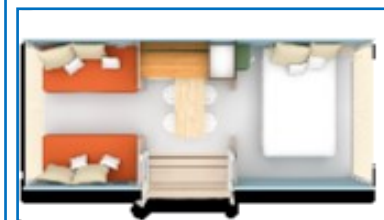

COCO SWEET 2

2 bedrooms, 4 persons, 16 m²

The kitchen and the living area with storage and shelves are connected to the terrace by a transparent door.

The sleeping area has 2 bedrooms that are also part of the sitting room.

Bedroom 1 is equipped with a double bed 140/190 and storage.

Bedroom 2 can be used as a sitting room if occupied by 2 people. The 2 sofas can be converted into 2 single beds if occupied by 4 people.

The covered terrace enlarges your living space.