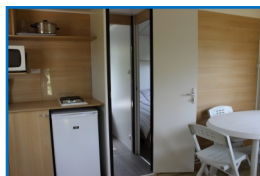

Rapidhome TITHOME

Pets allowed

Rapidhome TITHOME

2 bedrooms, 4 persons, 21 m²