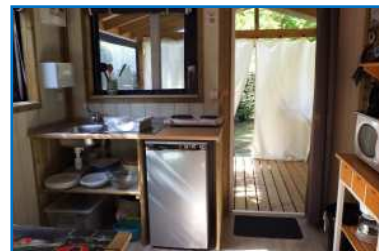

ATYPICALS

Our range of atypical rentals are a compromise between tent and mobil-home without sanitary. A sanitary block with toilets, sinks, showers and washing basins is close by. Rooms are equipped with blankets or duvets, pillows, drawsheets for mattresses and pillows. **Please don't forget to bring you bed linen, bath towels and table linen.** We propose additional services for linen. Kitchen have the traditional equipment : fridge, gas or electric hob, microwaves, electric coffee pot, kettle, toaster and crockery. Also, table and chairs. Terrace have garden furniture, parasol and deckchair. Parking for one car.

CHALET Bois Océane

Dog less than 10 kg allowed

CHALET Bois Océane

3 bedrooms, 5 persons, 22 m²

This wood chalet typical of the seaside is situated on a woody spacious and quiet pitch.

Wood terrace of 10 m², covered with a canvas awning becomes an extension of the living room. It has storage and a second fridge.

- 1 bedroom with double bed 140 cm,
- 1 bedroom with 2 single beds 80 cm that can be pushed against each other ,
- 1 bedroom which look like an alcove with 1 single bed 80 cm

Accommodation with electricity and hot/cold running water to the kitchen sink. A sanitary block is close by with toilets, showers and washing basins.