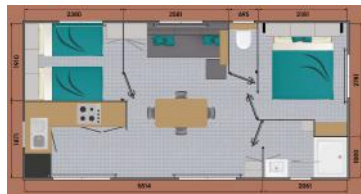

Range « PRIVILEGE »

Pets not allowed

Spacious pitches with trees, privative positioning, refined decoration, air conditioning, rolling shutters, dishwasher, cooker hood, large refrigerator/freezer, electric griddle and barbecue on demand at the reception.

Louisiane BORA (Novelty 2021)

1 bedroom, 2 persons, 18 m²

- 1 bedroom with double bed 140/190
- 1 bathroom with large shower 100 x 80 cm, sink, storage and 1 toilet
- 1 living room with full equipped kitchen
- 1 half-covered wooden terrace 7+/- 11m²
- **no dishwasher and large fridge / freezer in the Bora**

(Novelty 2021) Louisiane GRAND LARGE

2 bedrooms, 4 persons, 30 m²

- 1 bedroom with double bed 140/190, storage and wardrobe
- 1 bedroom with 2 beds 80/190, storage and wardrobe
- 1 bathroom with large shower 100 x 80 cm, sink and storage
- 1 separated toilet
- 1 living room with full equipped kitchen
- 1 half-covered wooden terrace 15 m² + solarium

Louisiane FLORES 2

2 bedrooms, 4/5 persons, 30 m²

- 1 bedroom with double bed 140/190, storage and wardrobe
- 1 bedroom with 2 beds 80/190 + 1 hanging bed, storage and wardrobe
- 1 bathroom with shower, sink and storage
- 1 separated toilet
- 1 living room with full equipped kitchen
- 1 covered wooden terrace 11 m²

Louisiane FLORES 3

3 bedrooms, 6 persons, 36 m²

- 1 bedroom with double bed 160/190, storage and wardrobe
- 1 bedroom with double bed 140/190, storage and wardrobe
- 1 bedroom with 2 beds 80/190, storage and wardrobe
- 1 bathroom with shower, sink and storage
- 1 separated toilet
- 1 living room with full equipped kitchen
- 1 half-covered wooden terrace 15 m² + solarium 6 m²