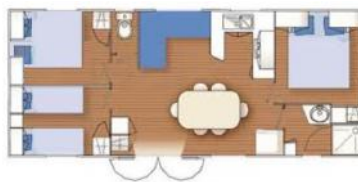

Louisiane FLORES 2

2 bedrooms, 4/5 persons, 30 m²

- 1 bedroom with double bed 140/190, storage and wardrobe
- 1 bedroom with 2 beds 80/190 + 1 hanging bed, storage and wardrobe
- 1 bathroom with shower, sink and storage
- 1 separated toilet
- 1 living room with full equipped kitchen
- 1 covered wooden terrace 11 m²