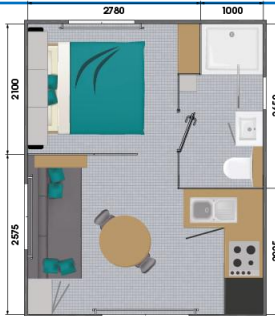

### O'Hara O'PHEA Standard

**2 bedrooms, 4 persons, 30 m<sup>2</sup>**

- 1 bedroom double bed 140/190 + storage + 1 baby cot possible
- 1 bedroom with 2 beds 80/190 and storage
- 1 bathroom with shower, sink and storage
- 1 separated toilet
- 1 living room with full equipped kitchen
- 1 standard covered wooden terrace 11 m<sup>2</sup>

### O'Hara O'PHEA Intégré

**2 bedrooms, 4 persons, 26 m<sup>2</sup>**

- 1 bedroom with double bed 140/190 and storage
- 1 bedroom with 2 beds 80/190 and storage
- 1 bathroom with shower, sink and storage
- 1 separated toilet
- 1 living room with full equipped kitchen
- 1 integrated half-covered wooden terrace 9 m<sup>2</sup>

## Louisiane BORA (Novelty 2021)

**1 bedroom, 2 persons, 18 m<sup>2</sup>**

- 1 bedroom with double bed 140/190
- 1 bathroom with large shower 100 x 80 cm, sink, storage and 1 toilet
- 1 living room with full equipped kitchen
- 1 half-covered wooden terrace 7+/- 11m<sup>2</sup>
- no dishwasher and large fridge / freezer in the Bora**

### Louisiane TAOS 2 (Novelty 2020)

**2 bedrooms, 2 bathrooms, 4 persons, 35 m<sup>2</sup>**

- 1 master bedroom with 1 bed 160/200, wardrobe, shower, bowl, suspension toilet
- 1 bedroom with 2 beds 80/190, wardrobe, office space in the corridor
- 1 bathroom with shower, bowl, suspension toilet
- 1 lounge with sofa, swivel chair, storage, table, mirror
- 1 kitchen with 4 burner gas hob, hood, micro-wave grill, double door fridge, bench, cupboard
- 1 terrace 21 m<sup>2</sup>