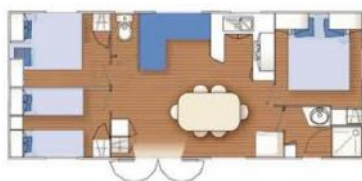

Louisiane FLORES 3

3 bedrooms, 6 persons, 36 m²

- 1 bedroom with double bed 160/190, storage and wardrobe
- 1 bedroom with double bed 140/190, storage and wardrobe
- 1 bedroom with 2 beds 80/190, storage and wardrobe
- 1 bathroom with shower, sink and storage
- 1 separated toilet
- 1 living room with full equiped kitchen
- 1 half-covered wood terrace 15 m² + solarium 6 m²