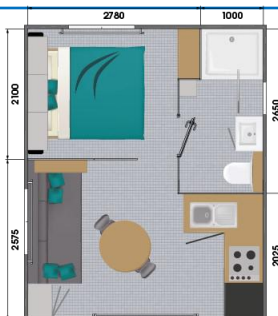

### O'Hara O'PHEA Standard

**2 bedrooms, 4 persons, 30 m<sup>2</sup>**

- 1 bedroom double bed 140/190 + storage + 1 baby cot possible
- 1 bedroom with 2 beds 80/190 and storage
- 1 bathroom with shower, sink and storage
- 1 separated toilet
- 1 living room with full equipped kitchen
- 1 standard covered wood terrace 11 m<sup>2</sup>

### O'Hara O'PHEA Intégré

**2 bedrooms, 4 persons, 26 m<sup>2</sup>**

- 1 bedroom with double bed 140/190 and storage
- 1 bedroom with 2 beds 80/190 and storage
- 1 bathroom with shower, sink and storage
- 1 separated toilet
- 1 living room with full equipped kitchen
- 1 integrated half-covered wood terrace 9 m<sup>2</sup>

#### 1 bedroom, 2 persons, 15 m<sup>2</sup>

- 1 bedroom with double bed 140/190 or 160/190 and storage
- 1 bathroom with shower, sink and storage
- 1 separated toilet
- 1 living room with full equipped kitchen
- 1 half-covered wood terrace 7 m<sup>2</sup>

### Louisiane BORA (Novelty 2021)

**1 bedroom, 2 persons, 18 m<sup>2</sup>**

- 1 bedroom with double bed 140/190
- 1 bathroom with large shower 100 x 80 cm, sink and storage
- 1 separated toilet
- 1 living room with full equiped kitchen
- 1 half-covered wood terrace 7+/- 11m<sup>2</sup>
- no dishwasher and large fridge / freezer in the Bora**