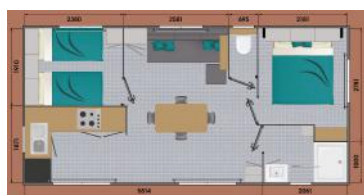

(Novelty 2021) Louisiane GRAND LARGE

2 bedrooms, 4 persons, 30 m²

- 1 bedroom with double bed 140/190, storage and wardrobe
- 1 bedroom with 2 beds 80/190, storage and wardrobe
- 1 bathroom with large shower 100 x 80 cm, sink and storage
- 1 separated toilet
- 1 living room with full equiped kitchen
- 1 half-covered wood terrace 15 m² + solarium