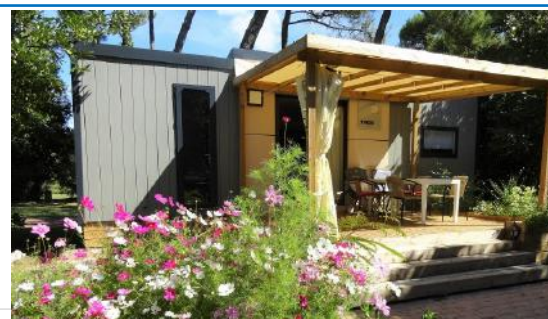

Louisiane TAOS 2 (Novelty 2020)

2 bedrooms, 2 bathrooms, 4 persons, 35 m²

- 1 master bedroom with 1 bed 160/200, wardrobe, shower, bowl, suspension toilet
- 1 bedroom with 2 beds 80/190, wardrobe, office space in the corridor
- 1 bathroom with shower, bowl, suspension toilet
- 1 lounge with sofa, swivel chair, storage, table, mirror
- 1 kitchen with 4 burner gas hob, hood, micro-wave grill, double door fridge, bench, cupboard
- 1 terrace 21 m²